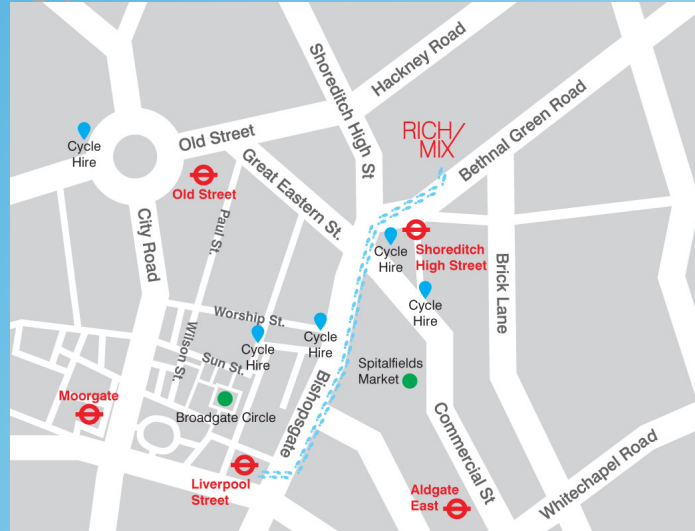

ABOUT US

Located in the heart of vibrant Shoreditch and only minutes from the City, Rich Mix is a highly versatile cross-cultural arts and media venue. Offering a range of flexible spaces at competitive prices, Rich Mix is perfect for corporate meetings and exhibitions, to charity events, weddings and Christmas parties.

RICHMIX

PARTY SEASON AT RICH MIX

Looking for something different this Christmas?

For a truly unique approach to your Christmas celebrations look no further than Rich Mix cinema and arts centre, located in the heart of vibrant Shoreditch and just a stones throw from the City

Inspiring and flexible ideas from £27 per head

Merry Christmas

HOW TO FIND US

How to get to Rich Mix
We are located in the heart of the East End, close to the City, with excellent transport links

Nearest tube station
Shoreditch High Street / Liverpool Street / Old Street / Bethnal Green / Aldgate East

Nearest mainline train station
Liverpool Street

Bus
8, 388 on Bethnal Green Road
271, 43 on Old Street 26, 35, 47, 48, 67, 78, 149, 242, 243 on Shoreditch High Street and Bishopsgate

Bicycle
There now is a Barclays Cycle hire point at the Shoreditch High Street station! We also have cycle racks available for our guests' use.